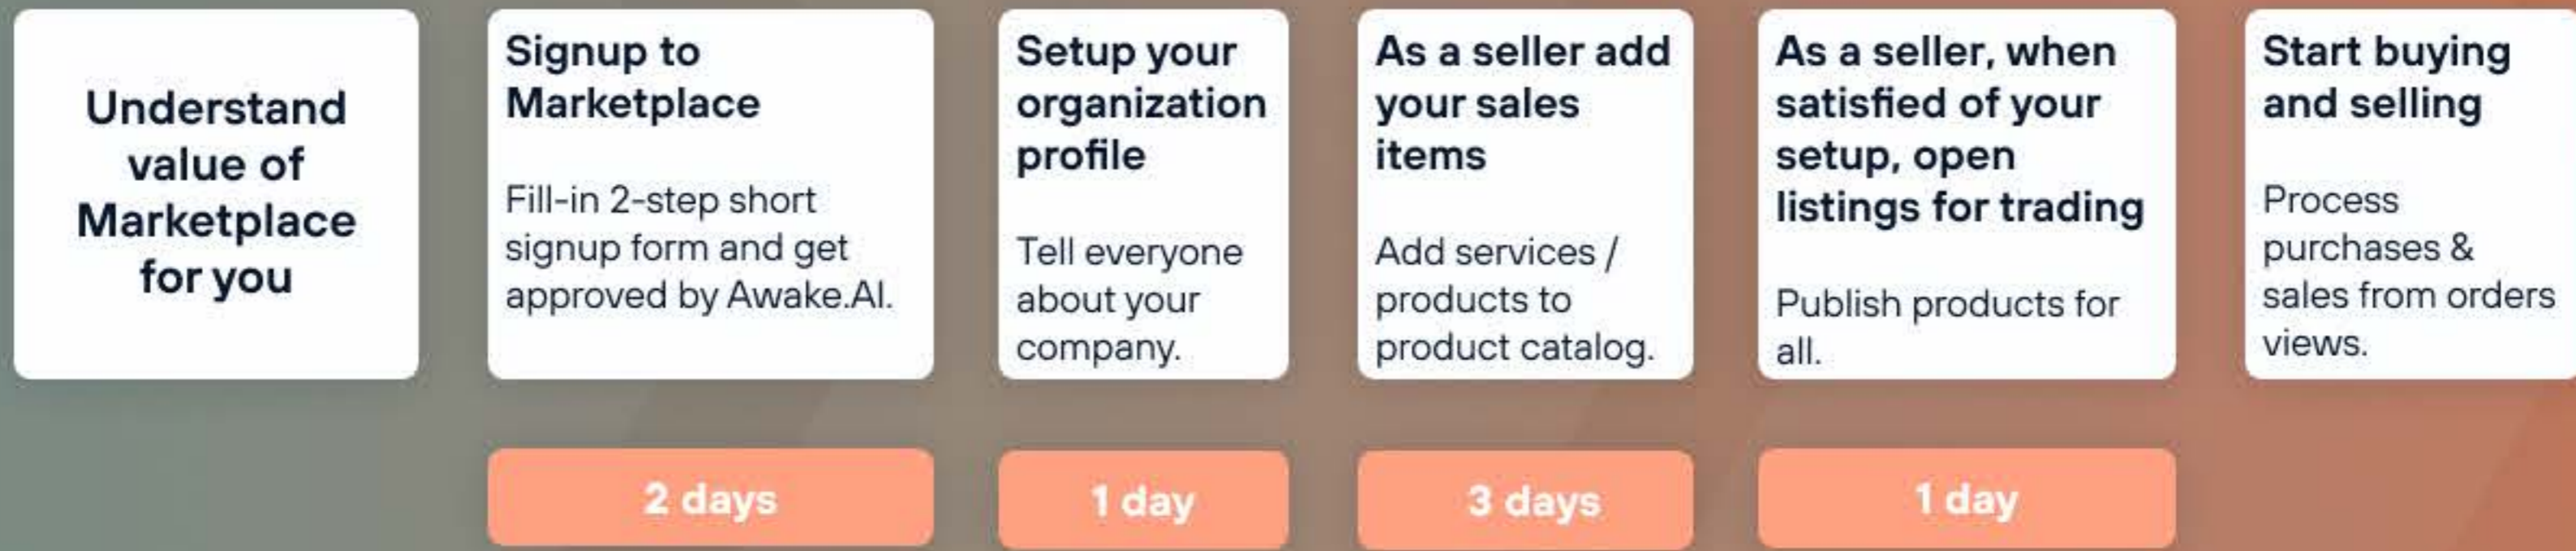

Get up and trading in 1 week

Trading becomes faster and cuts many manual phases, 10s of emails and phone calls. Have visibility to port call and vessels on a map.

As a seller, expand easier to new ports and new types of services or products. Increase customer satisfaction with better transparency.

As a buyer, quickly purchase your needs even from multiple ports. Stay on top with better transparency and handle easily disruptions.

Modern marketplace for marine ports and adjacent businesses. Trade many types of services & products and expand easier to new ports and products.

www.awake.ai/marketplace
sales@awake.ai

Multi-Product Types

Trade multiple types of products and think of new product types & bundles for development pipeline.

Direct & RFQ trading

Buy direct or via RFQ type negotiation. Negotiation done via modern chat interface.

Company Profiles

Companies can easily setup attractive profile pages with text, images, PDF attachments, videos* and list of operating ports.

* Premium feature.

Multiple Shopping Carts

Utilize efficiently multiple shopping carts and templates to quickly handle many needs & customers plus repeating purchases.

Port Calls & Maps

Utilize port call lists and global vessel maps to connect shopping items to certain vessel and its' port call.

ETA Predictions

Advanced machine learning powered vessel port arrival predictions.*

* Premium feature.

Team working

Work as company team to process trades 24 h with no time consuming handovers. Use filters & assignment to split work areas.

Recurring Purchases

Create recurring purchases with defined interval or triggered by your defined event.*

* Premium feature

Chat

Trading transaction connected chat channel and marketplace support chat tool.

Trade with the power of Marine AI.